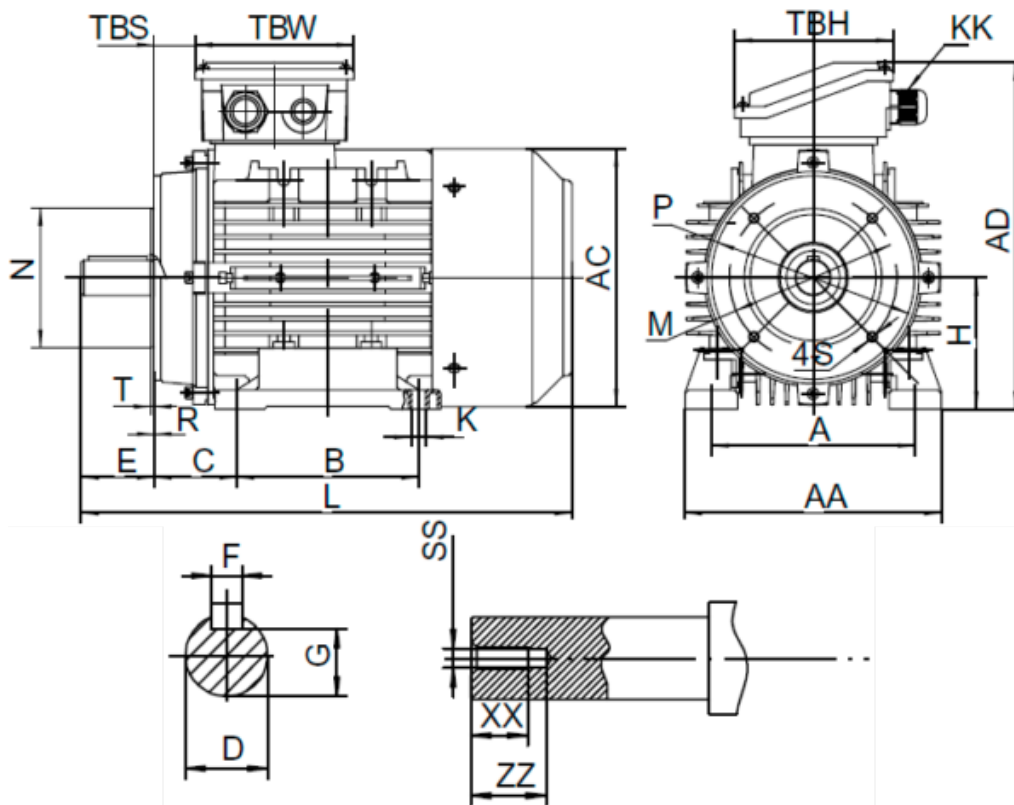

Data Sheet

Article number: 2518001506160140

Description: Kleedrive T3A 90L2-6 1.5kw 900 rpm UL/CSA
3x230/400V 50 HZ IP55 B34 Eff=81%

Measures

A = 140	F = 8	R = 0	ZZ = 25
AA = 176	G = 20	S = M8	
AC = Ø177	H = 90	SS = M8	
AD = 235	HD = 145	T = 3	
B = 125	L = 338	TBH = 109	
C = 56	M = Ø115	TBS = 28.5	
D = Ø24	N = Ø95	TBW = 109	
E = 50	P = Ø140	XX = 19	